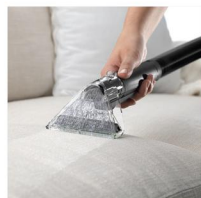

Upholstery Tool